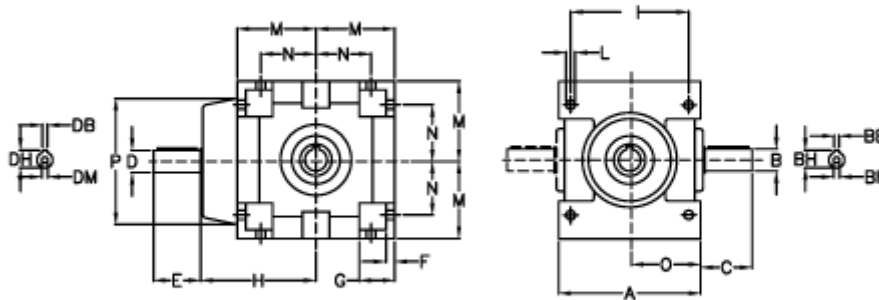

Data Sheet

Article number: 2944048001400

Description: Bevel gear RAN 48SD $i=1$

Measures

A	= 240	Description = RAN 48	E $i \geq 2$	= 80	O	= 120	
BB H7	= 14	D h6 $i=1$	= 48	F	= 20	P f7	= 240
BH	= 51.5	D h6 $i \geq 2$	= 38	G	= 70	Weight (kg)	= 63.0
B h6	= 48	DH $i=1$	= 51.5	H	= 213		
BM	= M16	DH $i \geq 2$	= 41.0	I	= 200		
C	= 110	DM $i=1$	= M16	L	= 16.0		
DB $i=1$	= 14	DM $i \geq 2$	= M12	M	= 140		
DB $i \geq 2$	= 10	E $i=1$	= 110	N	= 95		